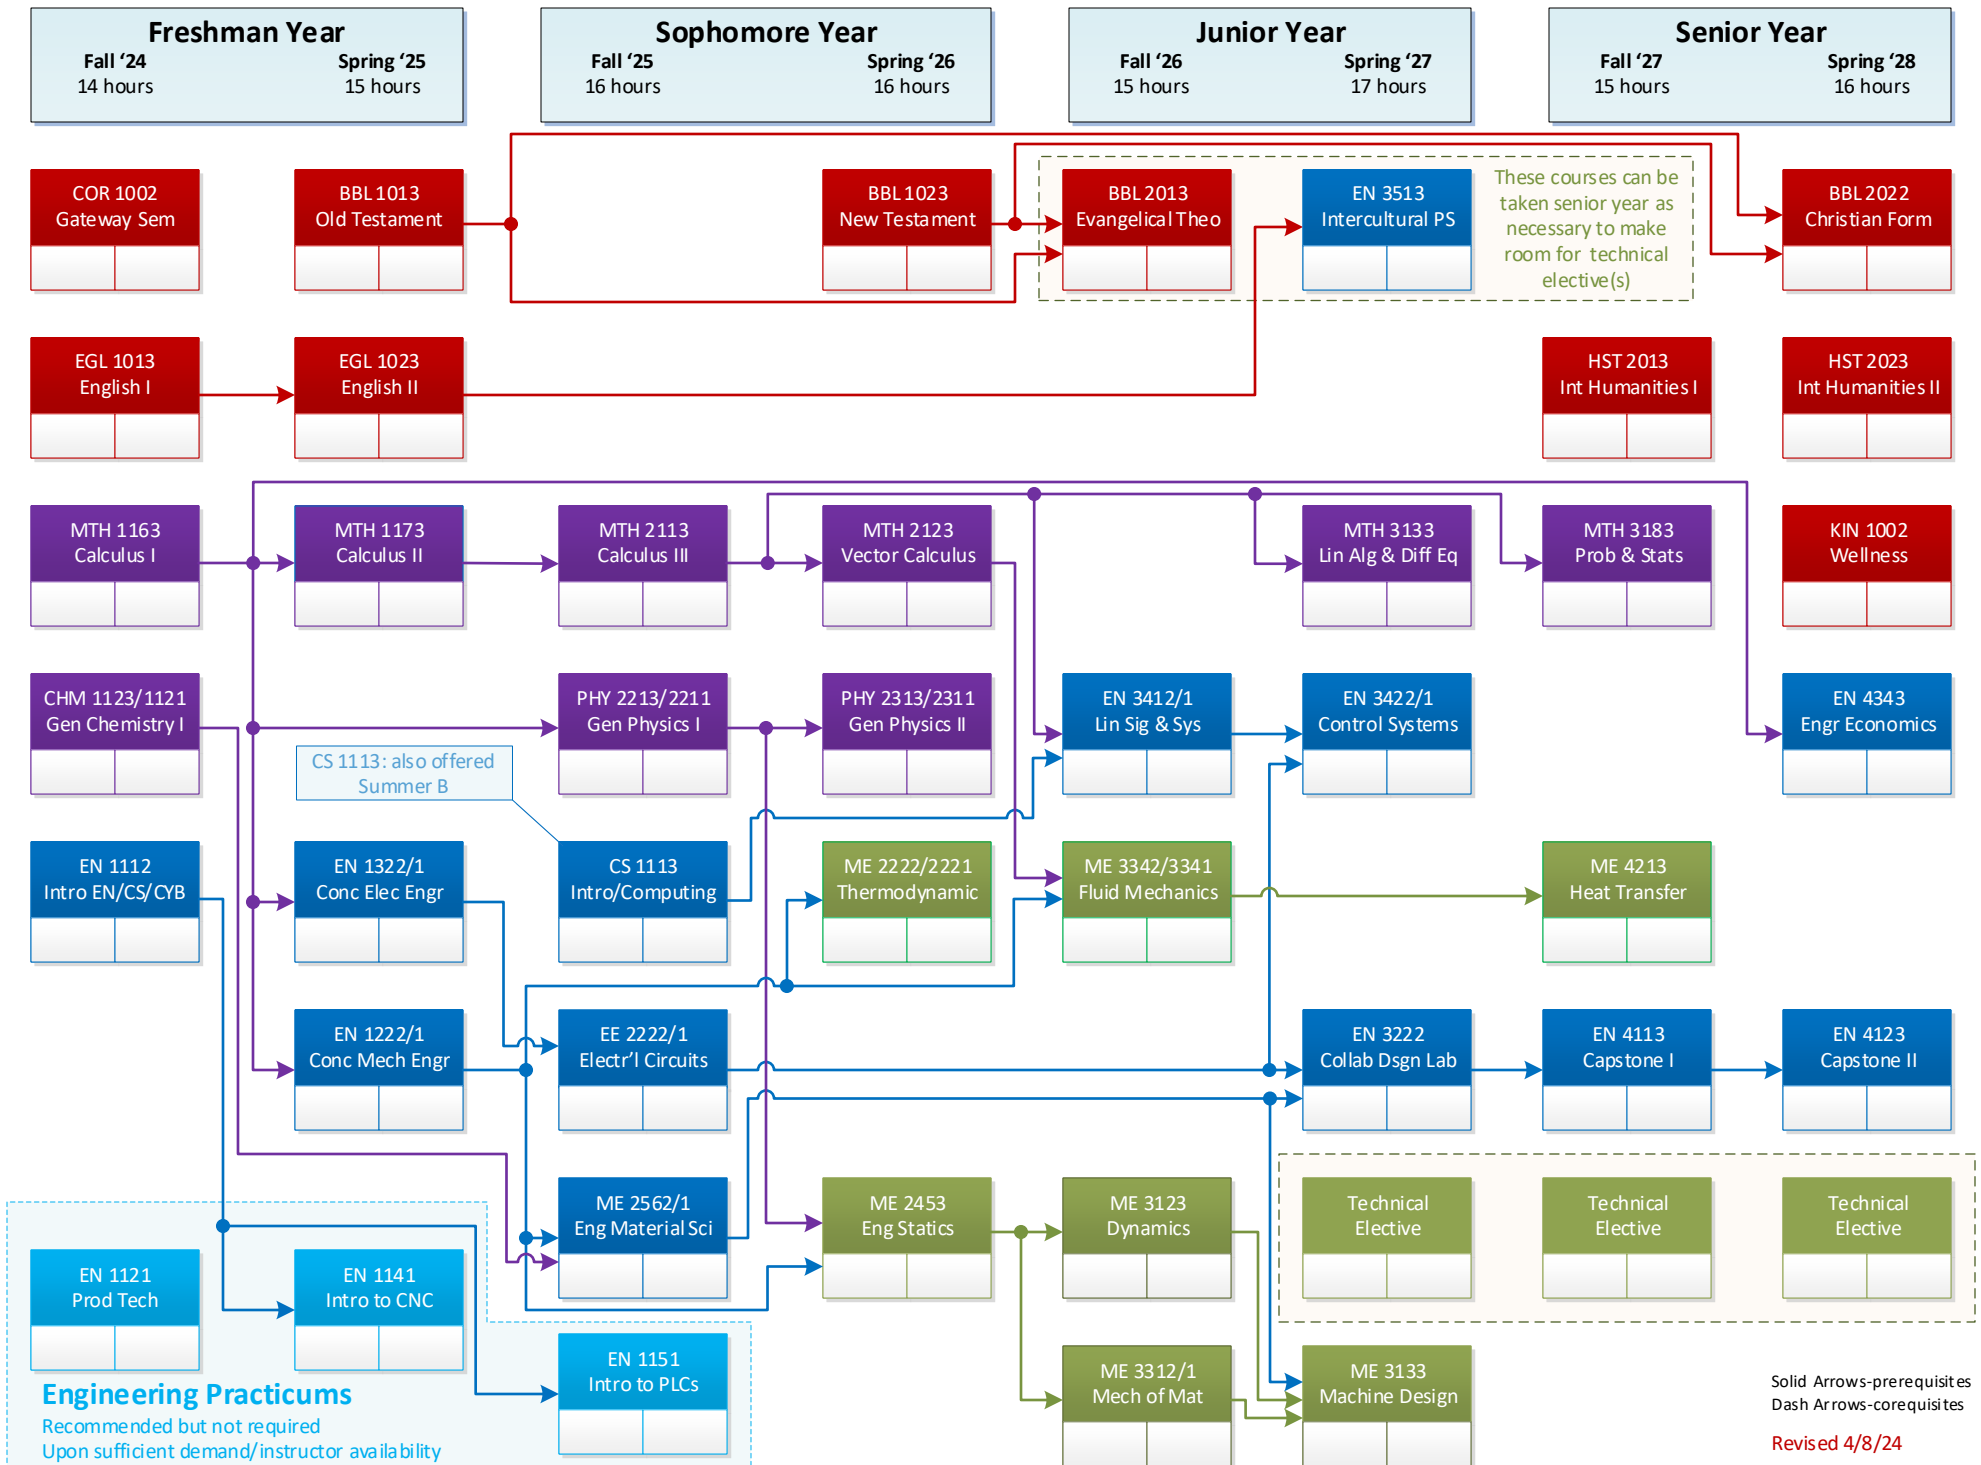

Bachelor of Science in Mechanical Engineering (BSME)

Class of 2028
(2024-2025 Catalog)

Solid Arrows-prerequisites
Dash Arrows-corequisites

Revised 4/8/24