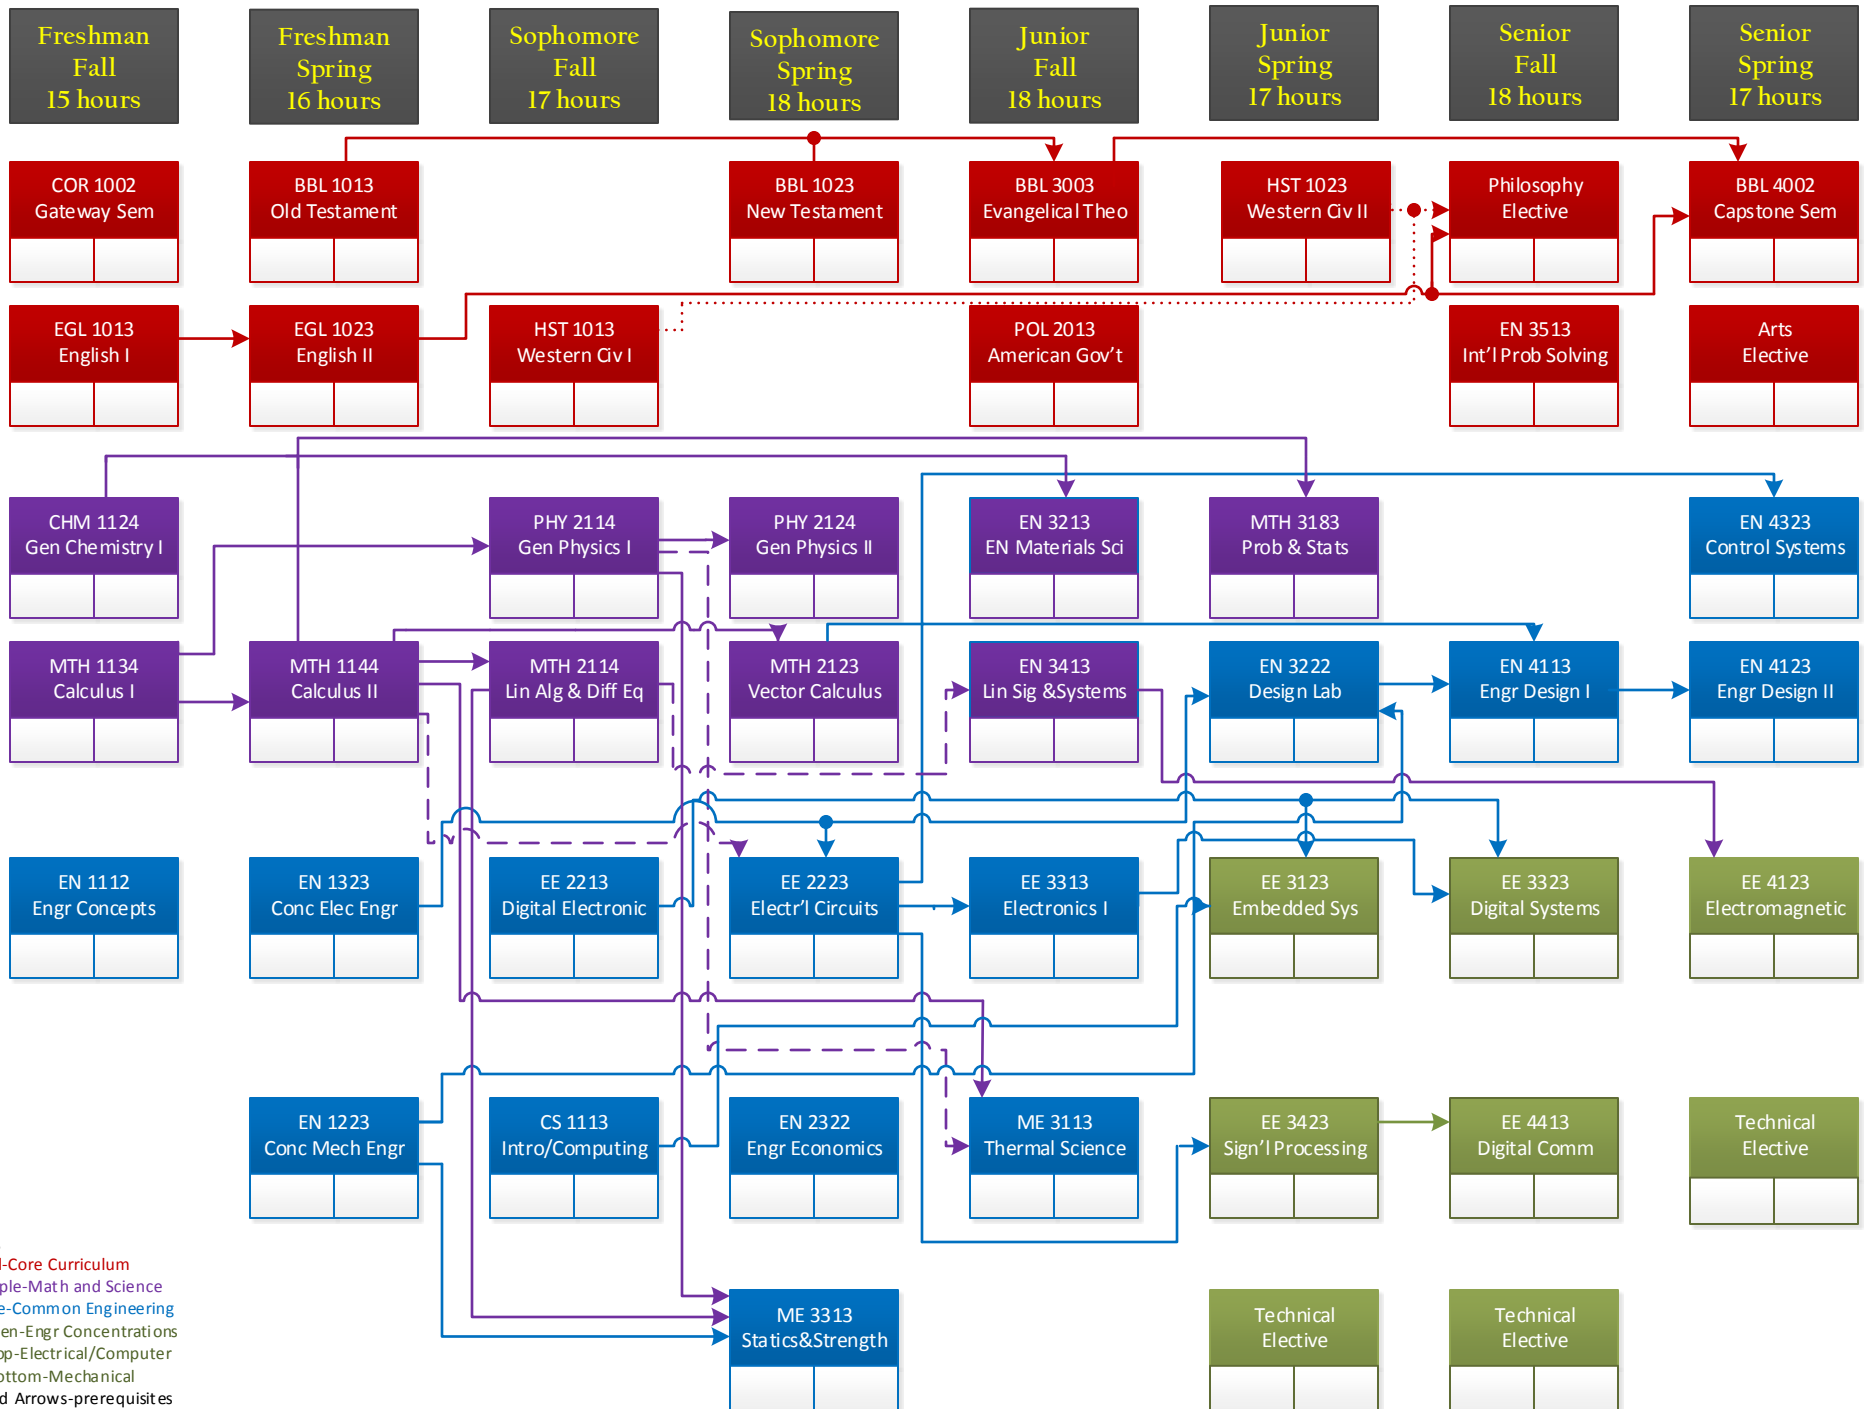

Bachelor of Science in Engineering with Electrical/Computer Concentration

Key
 Red-Core Curriculum
 Purple-Math and Science
 Blue-Common Engineering
 Green-Engr Concentrations
 Top-Electrical/Computer
 Bottom-Mechanical
 Solid Arrows-prerequisites
 Dash Arrows-corequisites
 Dotted Arrows-Either-prereq
 Left Blank-Semester/Year Taken
 Right Blank-Grade Received

Bachelor of Science in Engineering with Mechanical Concentration

Key
 Red-Core Curriculum
 Purple-Math and Science
 Blue-Common Engineering
 Green-Engr Concentrations
 Top-Electrical/Computer
 Bottom-Mechanical
 Solid Arrows-prerequisites
 Dash Arrows-corequisites
 Dotted Arrows-Either-prereq
 Left Blank-Semester/Year Taken
 Right Blank-Grade Received

Bachelor of Science in Engineering with Renewable Energy Concentration – EOY Even