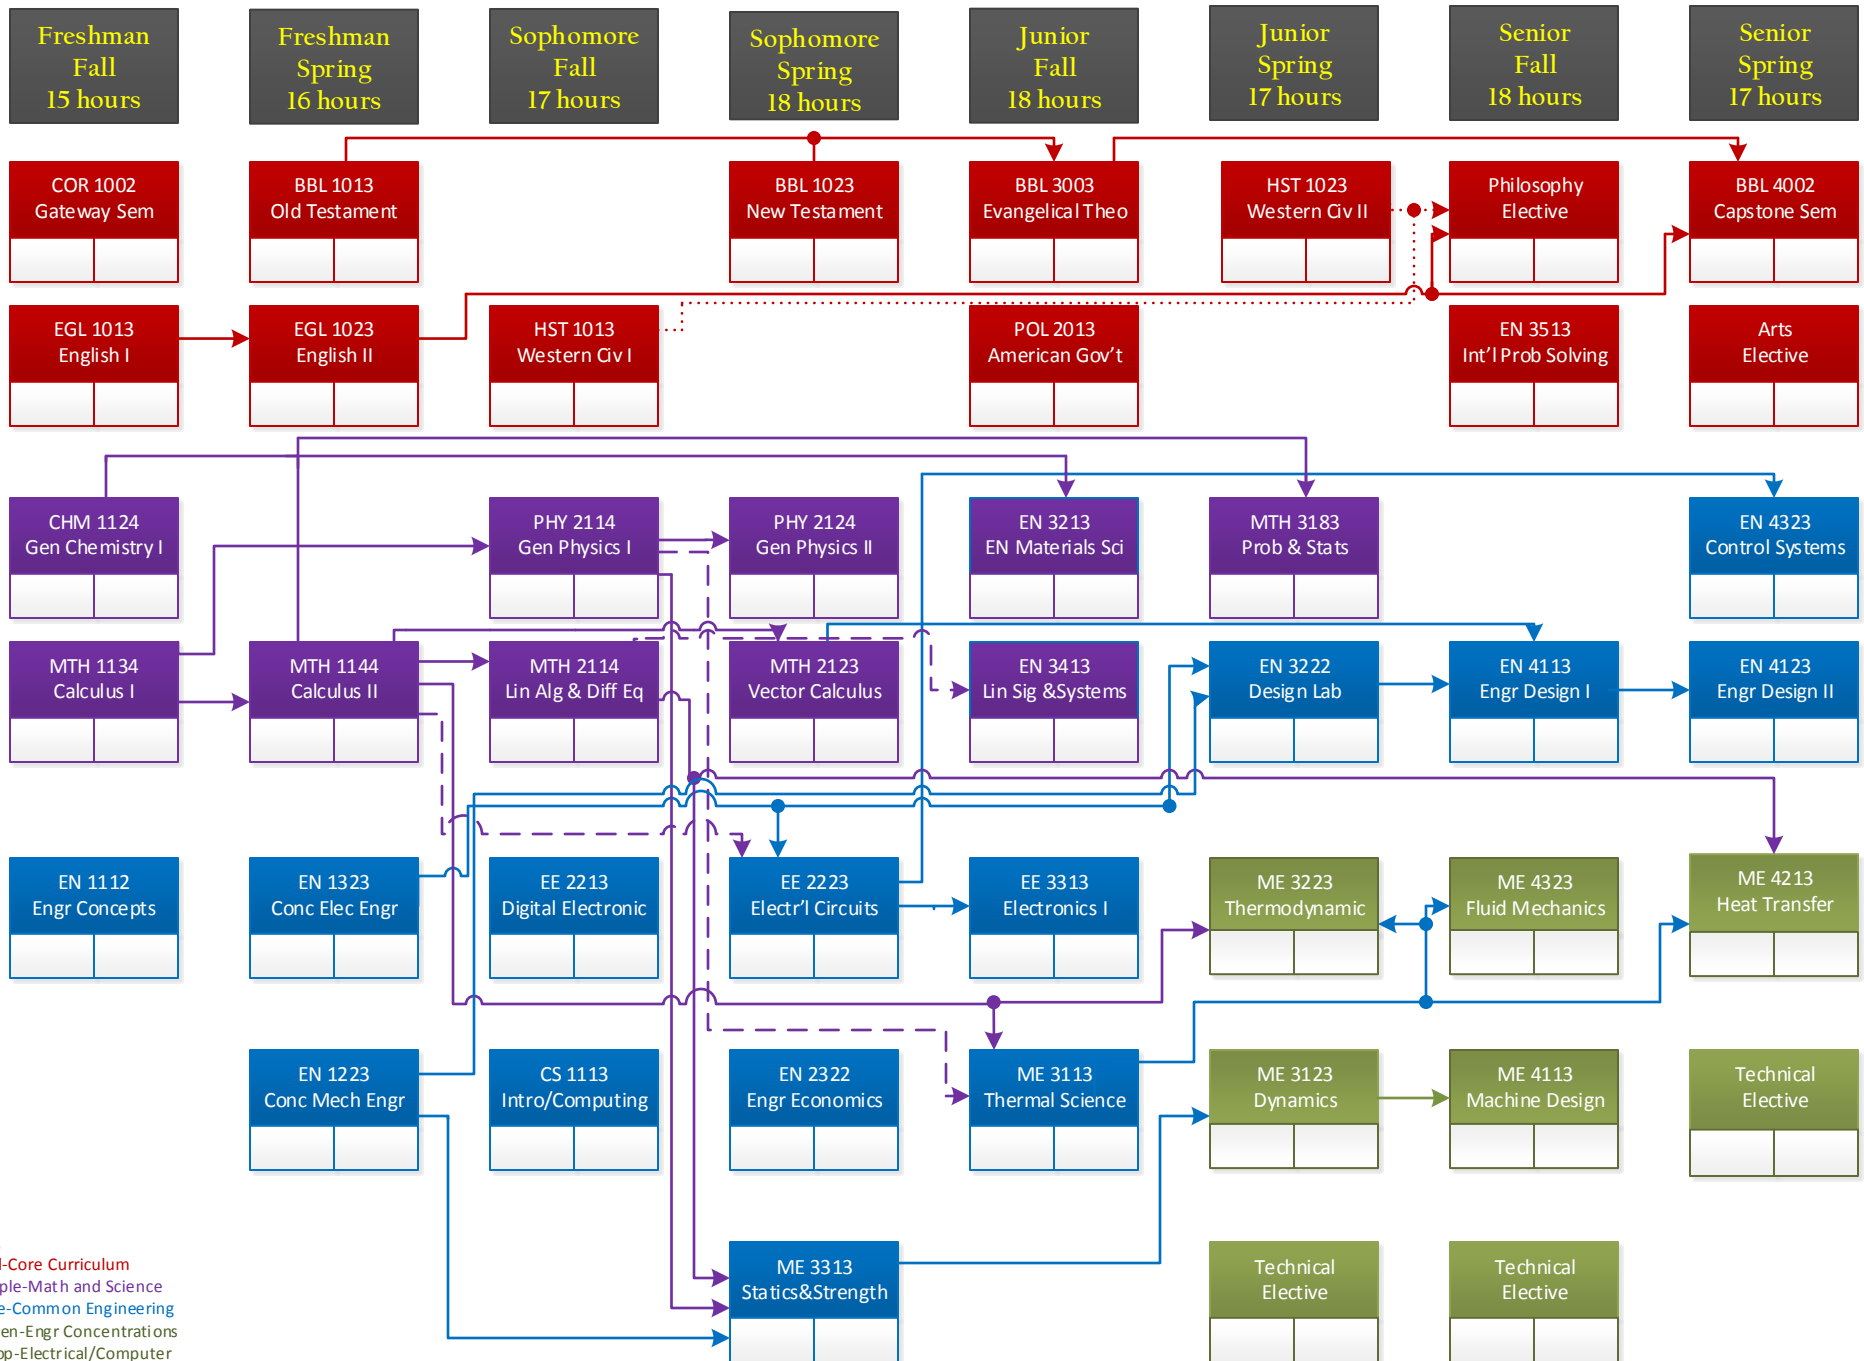

Bachelor of Science in Engineering with Electrical/Computer Concentration

Key
 Red-Core Curriculum
 Purple-Math and Science
 Blue-Common Engineering
 Green-Engr Concentrations
 Top-Electrical/Computer
 Bottom-Mechanical
 Solid Arrows-prerequisites
 Dash Arrows-corequisites
 Dotted Arrows-Either-prereq
 Left Blank-Semester/Year Taken
 Right Blank-Grade Received

Bachelor of Science in Engineering with Mechanical Concentration

Key
 Red-Core Curriculum
 Purple-Math and Science
 Blue-Common Engineering
 Green-Engr Concentrations
 Top-Electrical/Computer
 Bottom-Mechanical
 Solid Arrows-prerequisites
 Dash Arrows-corequisites
 Dotted Arrows-Either-prereq
 Left Blank-Semester/Year Taken
 Right Blank-Grade Received

Bachelor of Science in Engineering with Renewable Energy Concentration – EOY Even