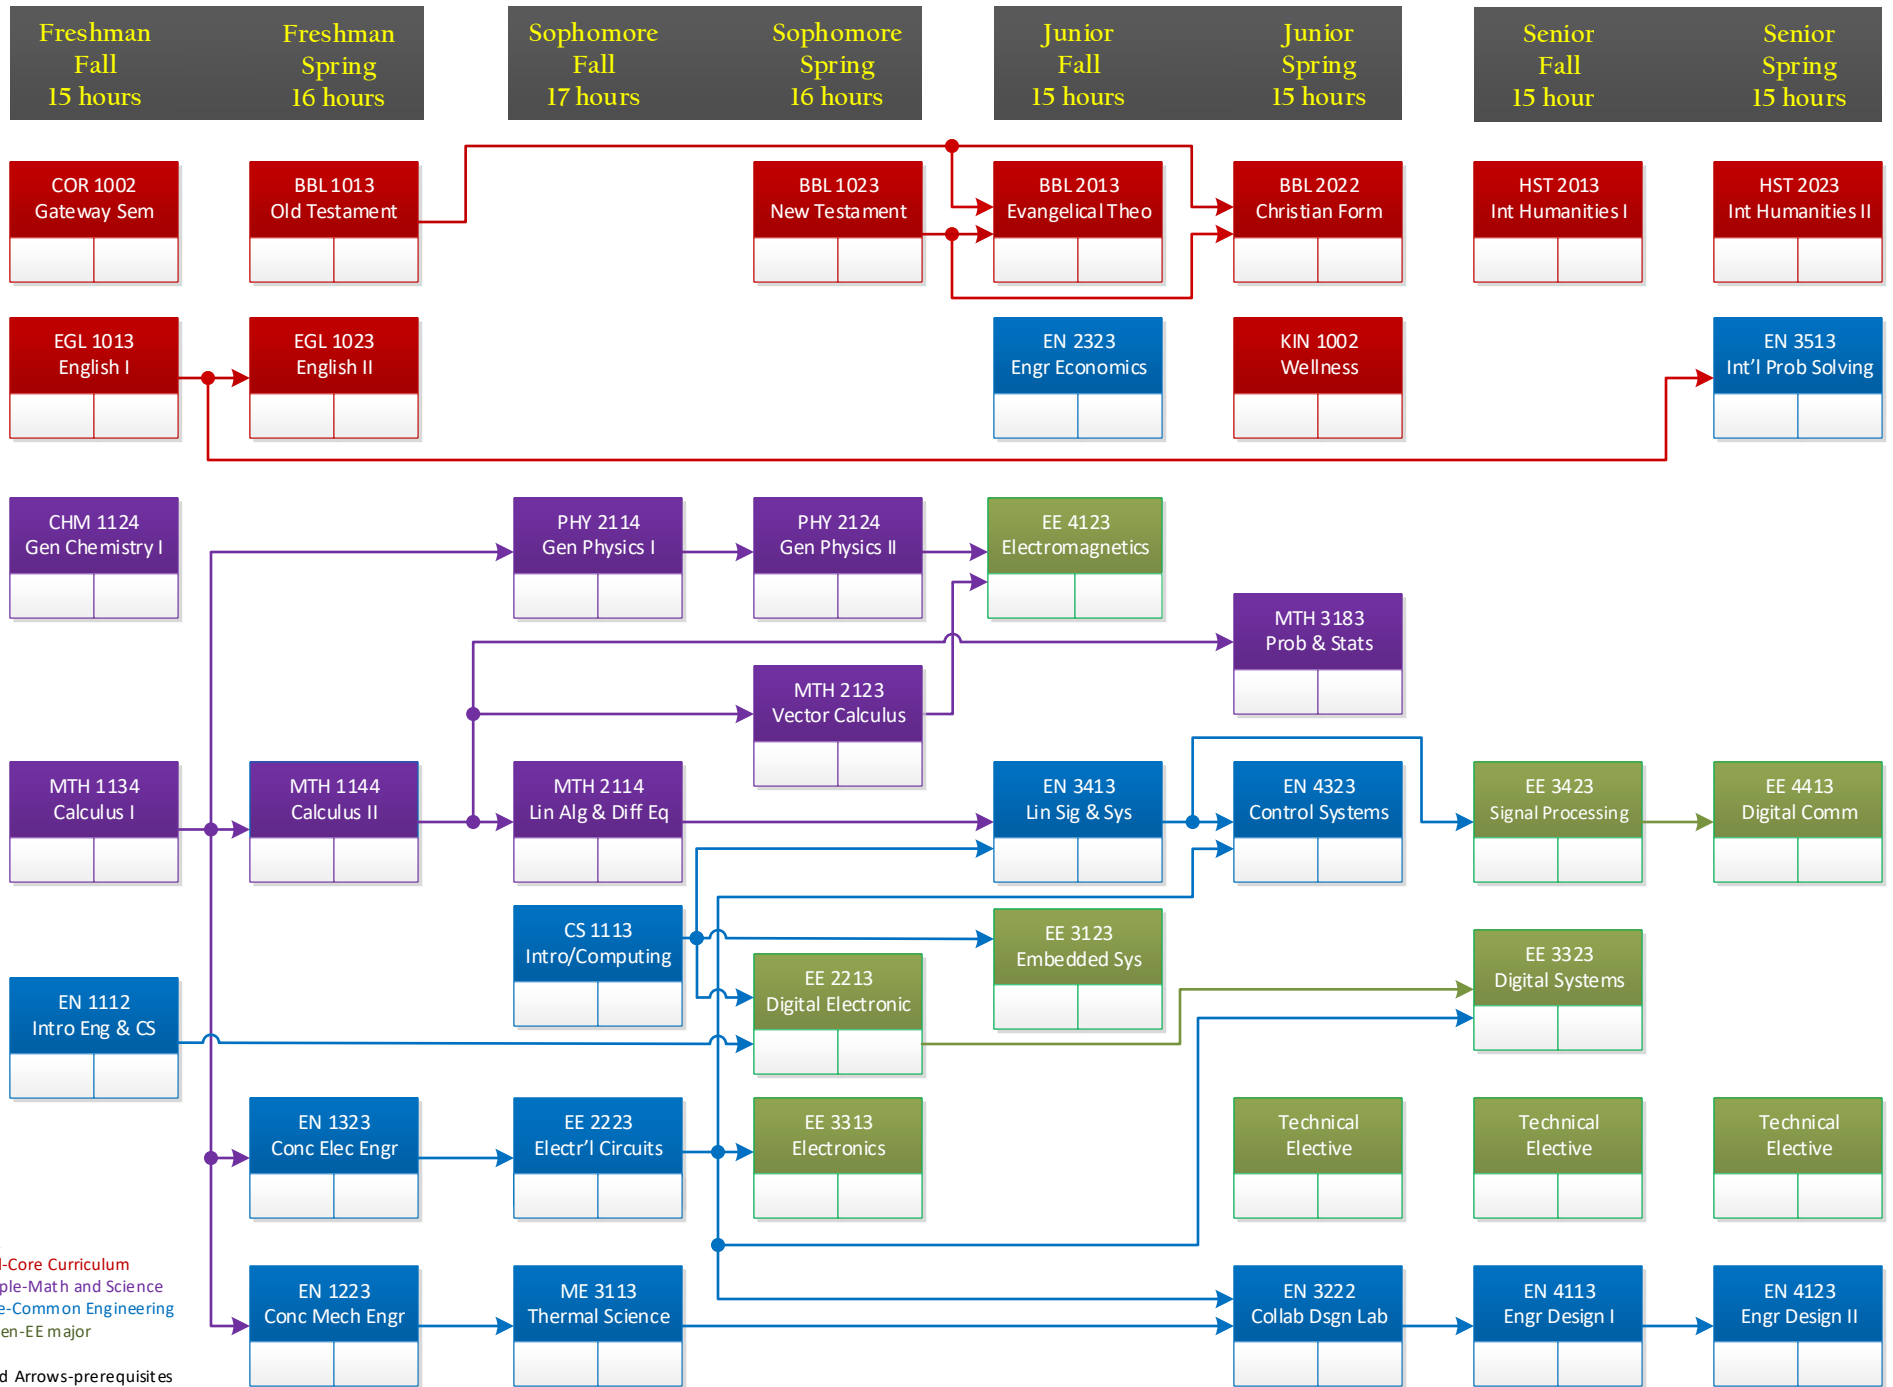

Bachelor of Science in Electrical Engineering

Key
 Red-Core Curriculum
 Purple-Math and Science
 Blue-Common Engineering
 Green-EE major

Solid Arrows-prerequisites
 Dash Arrows-corequisites
 Left Blank-Semester/Year Taken
 Right Blank-Grade Received