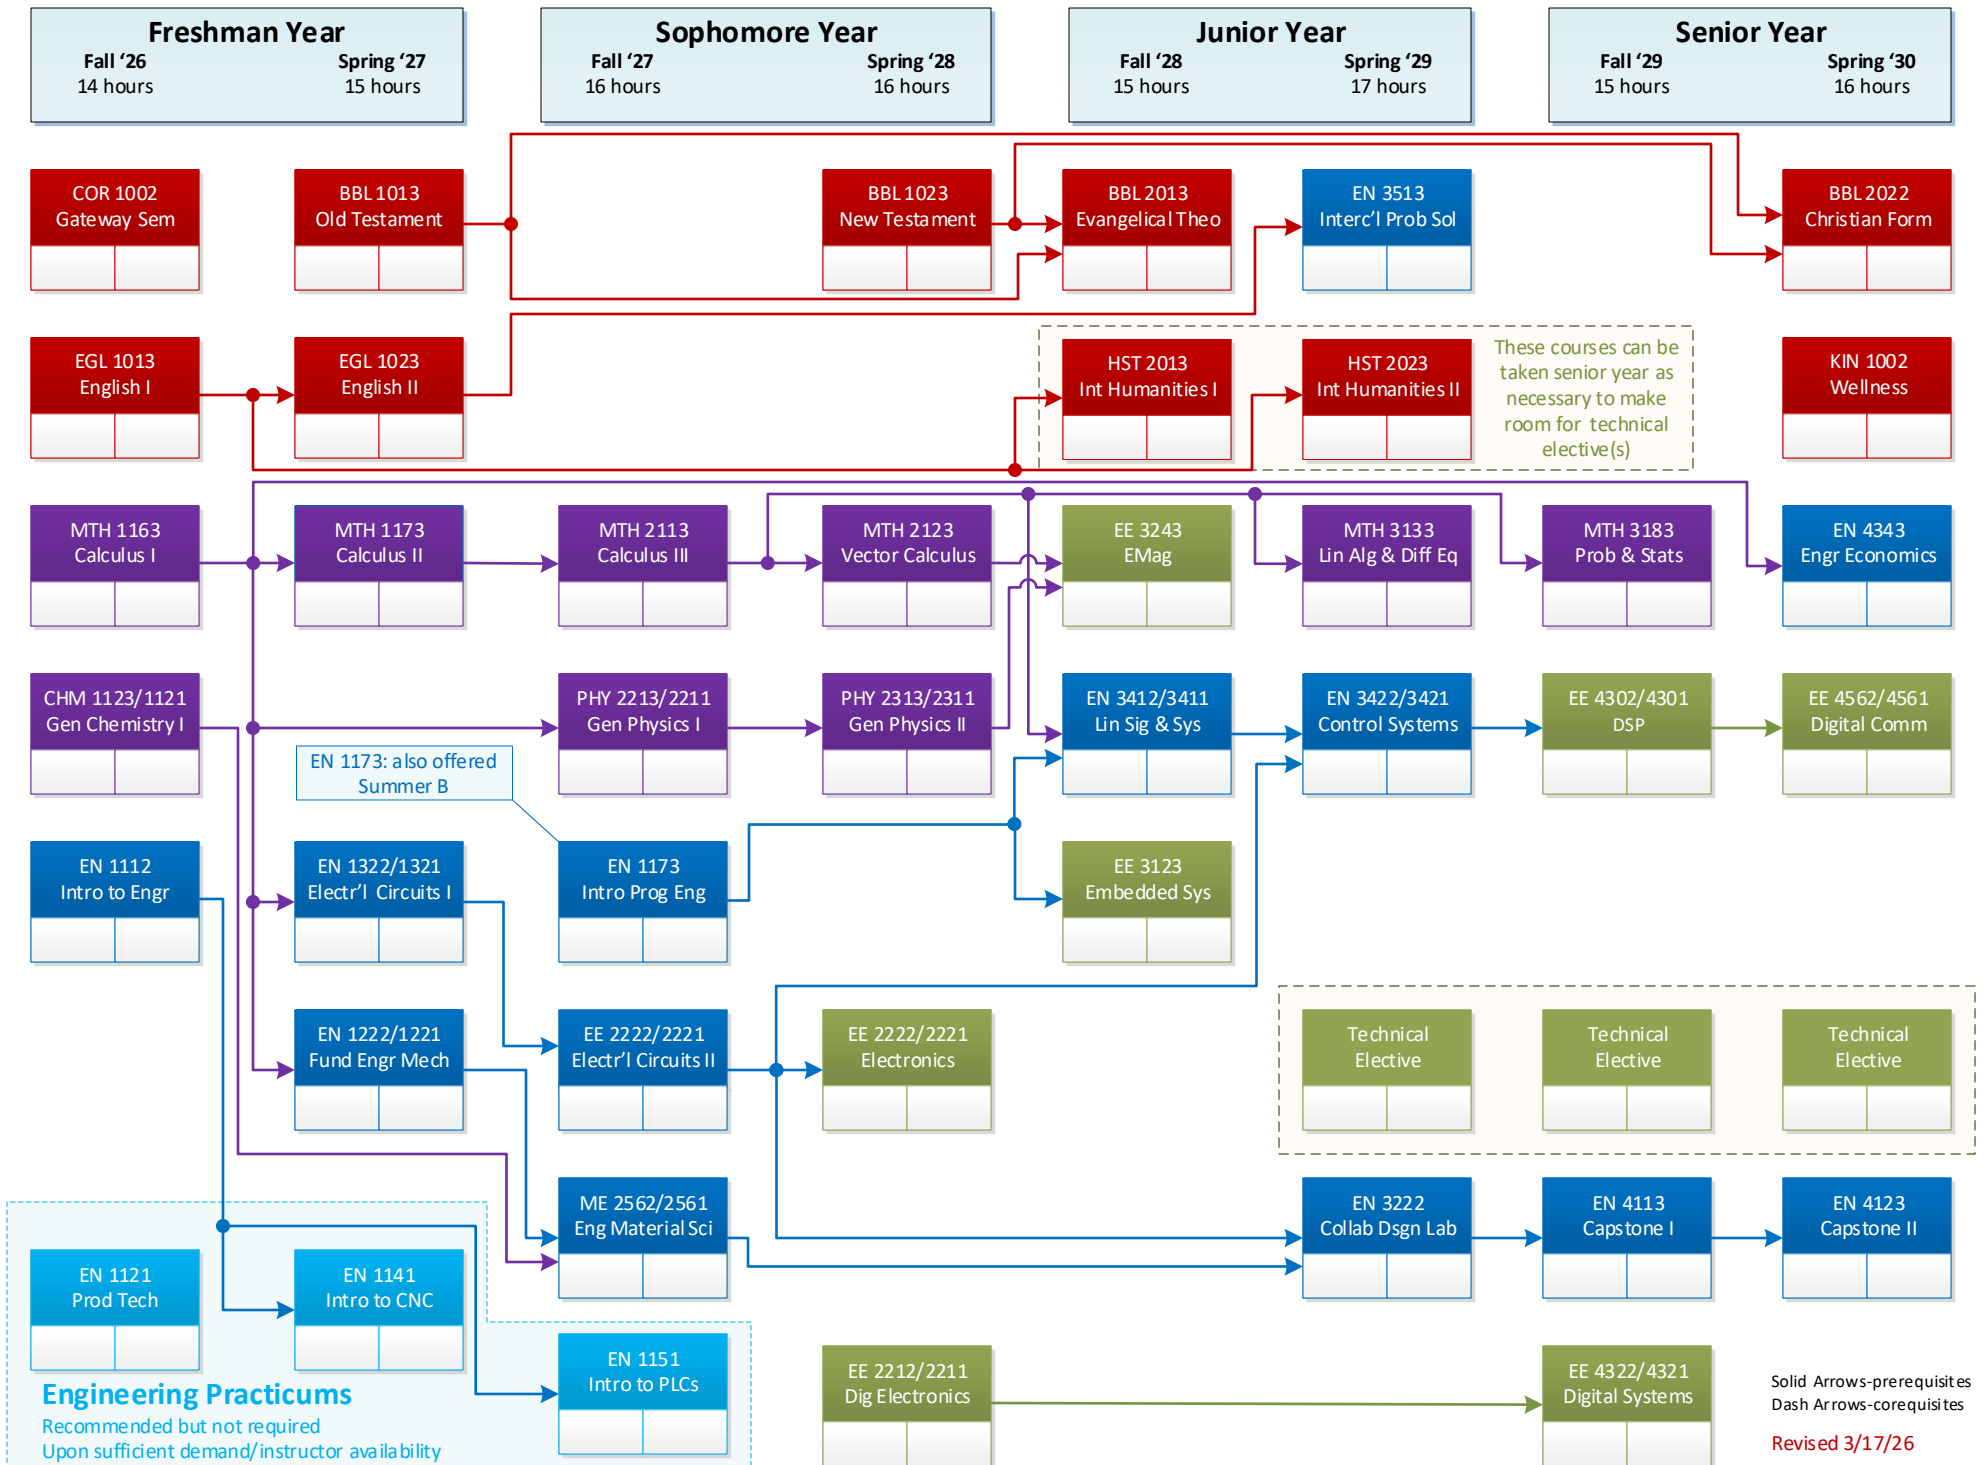

Bachelor of Science in Electrical Engineering (BSEE)

Class of 2030
(2026-2027 Catalog)

These courses can be taken senior year as necessary to make room for technical elective(s)

Technical Elective

Technical Elective

Technical Elective