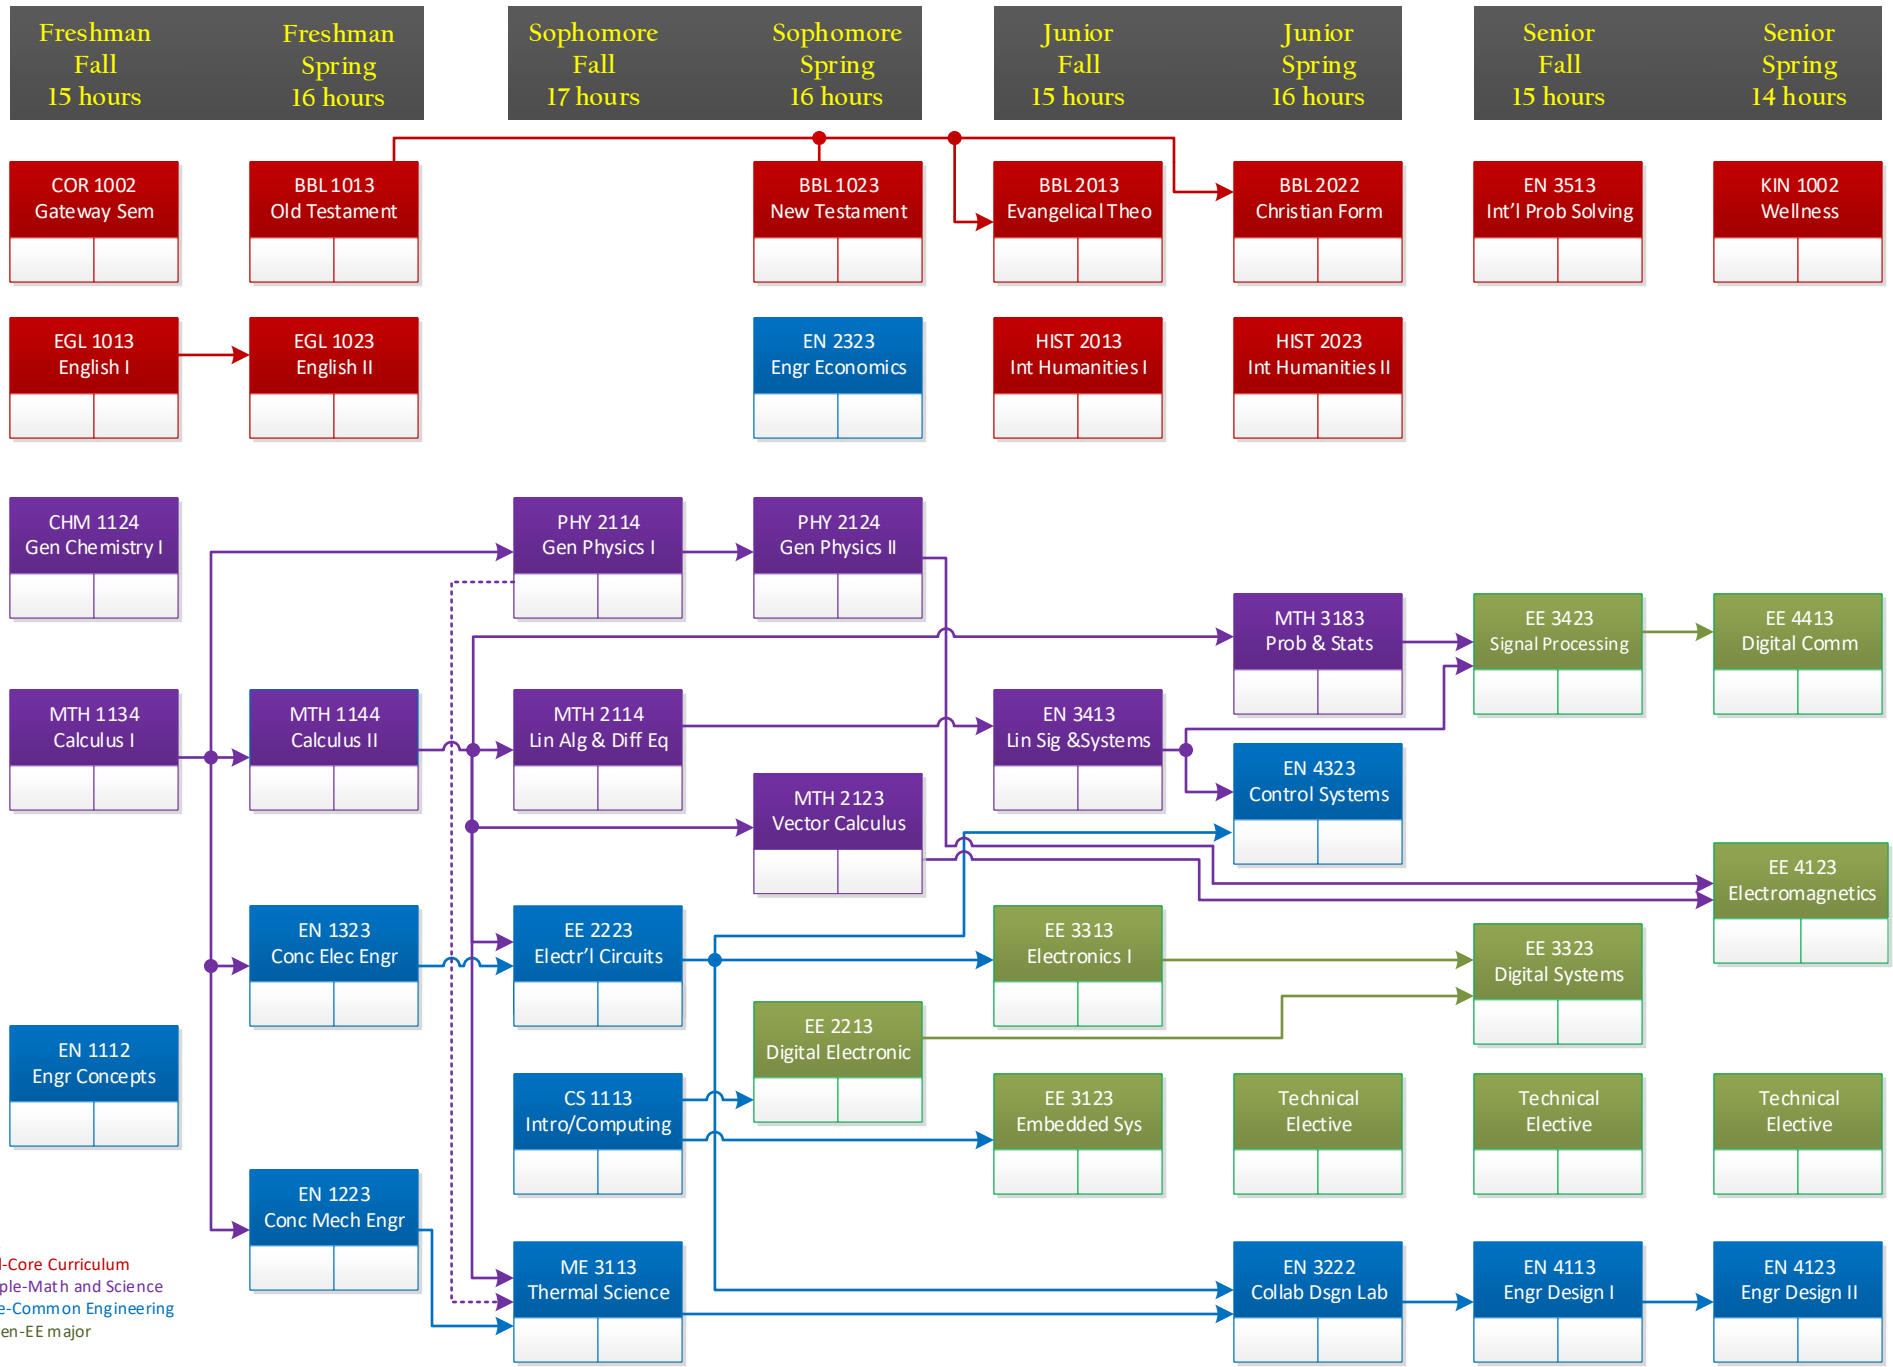

Bachelor of Science in Electrical Engineering

Key
 Red-Core Curriculum
 Purple-Math and Science
 Blue-Common Engineering
 Green-EE major
 Solid Arrows-prerequisites
 Dash Arrows-corequisites
 Left Blank-Semester/Year Taken
 Right Blank-Grade Received